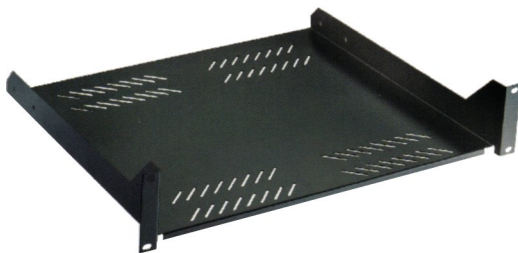

19 inch Metal Shelf

Description	Part Number
19 inch Metal Shelf (Depth 280 mm)	AR19MS-280-BK
19 inch Metal Shelf (Depth 400 mm)	AR19MS-400-BK