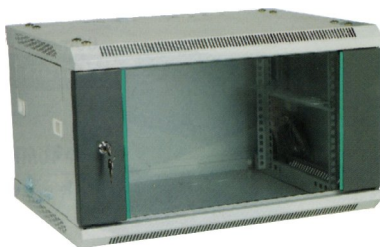

ARNET Cabling System Products - Cabinets

Floor Cabinet

Description	Part Number
Floor Cabinet 600mm wide	ARCAB-F-XXU-XXXD-XX
Height (U): (25 or 42)	←
Depth (mm): (600, 800, 1000)	←
Colour: Light Grey = LG Black = BK	←

Wall-mounted Cabinet

Description	Part Number
Wall-mounted Cabinet 600mm wide	ARCAB-W-XXU-XXXD-XX
Height (U): (6, 9, 12 or 15)	←
Depth (mm): (440, 540)	←
Colour: Light Grey = LG Black = BK	←

Material:	Cold Rolled Steel
Thickness of Steel:	Mounting Rail - 1.5 mm Frame of Front Door - 1.5 mm Others - 1.2 or 1.0 mm
Door Material:	Toughened Glass
Maximum Static Carrying Capacity:	500 Kg
Colour:	- Light Grey - Black
Dimensions:	Width - 600 mm Depth - 600 mm, 800 mm 1000 mm
Capacity (U):	25U, 42U
Delivery:	Flat-packed in 2 or 3 cartons
Standard Accessories Included:	- Screws and nuts - 4Pcs Castor and Adjuster - 2Pcs of Fixed Shelves - 2Pcs of Fan for 600x600mm cabinet - 4Pcs of Fan for 600x800mm and 600x1000mm cabinets - 1Pc Power Strip

Material:	Cold Rolled Steel
Thickness of Steel:	Mounting Rail - 1.2 mm Frame of Front Door - 1.2 mm Others - 1.0 mm
Door Material:	Toughened Glass
Maximum Static Carrying Capacity:	50 Kg
Colour:	- Light Grey - Black
Dimensions:	Width - 600 mm Depth - 440 mm (single door) 540 mm (single door)
Capacity (U):	6U, 9U, 12U, 15U
Standard Accessories Included:	- Screws and nuts - Expansion Screws for wall mounting