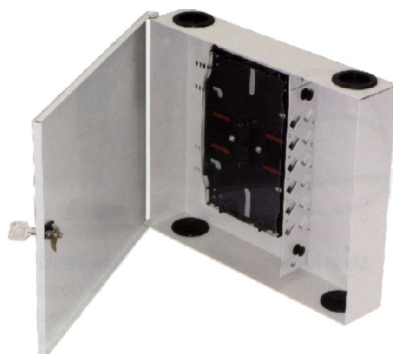

Fibre Optic Wall-Mounted Cabinet

Description	Part Number
Fibre Optic Wall Cabinet with panel for 12 x SC Duplex Adapters (24 cores)	ARFO-WC-SCD-12
Fibre Optic Wall Cabinet with panel for 6 x SC Duplex Adapters (12 cores)	ARFO-WC-SCD-6
Fibre Optic Wall Cabinet with panel for 24 x FC or ST Adapters (24 cores)	ARFO-WC-FCST-24
Fibre Optic Wall Cabinet with panel for 12 x FC or ST Adapters (12 cores)	ARFO-WC-FCST-12

Distributed by:

SEIFE SOLUTIONS LIMITED

Enterprise House, 297 Pinner Road, Harrow, Middlesex, HA1 4HS - United Kingdom

Tel: + 44 (0)7915 345310 www.seifesolutions.com

www.arnetsystems.com

Telephone +44 (0)7915 435310