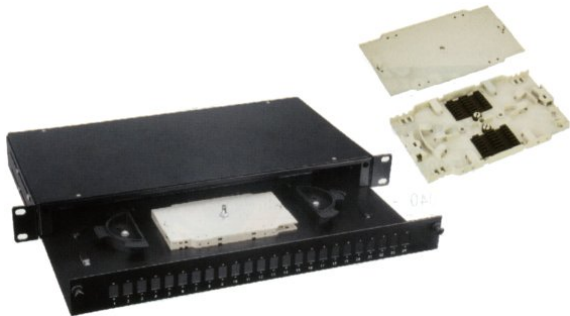

Fibre Optic Sliding Patch Panel

Description	Part Number
Fibre Optic Patch Panel 24-way for SC Adapters	ARFO-PP-SC-24
Fibre Optic Patch Panel 24-way for ST Adapters	ARFO-PP-ST-24
Fibre Optic Patch Panel 24-way for FC Adapters	ARFO-PP-FC-24
12-core Splicing Tray	ARFO-TRAY-12
24-core Splicing Tray	ARFO-TRAY-24